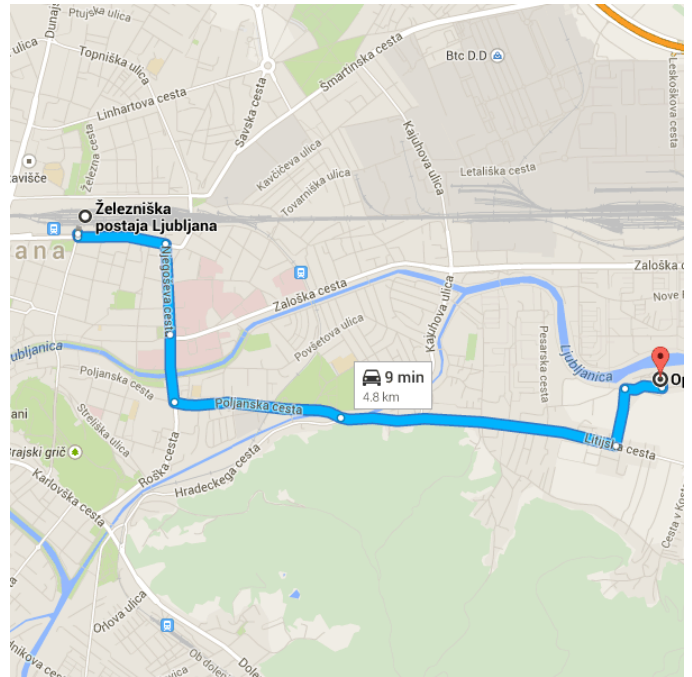

1.0 km
- ↑ 6. Continue onto Litijska cesta

1.6 km

Follow Pot na Breje to Trpinčeva ulica

650 m / 2 min

- ↙ 7. Turn left onto Pot na Breje

350 m

- 8. Turn right onto Trpinčeva ulica 230 m

- 9. Turn left to stay on Trpinčeva ulica 73 m
 -  Restricted usage road
 -  Destination will be on the left

Optacore

Trpinčeva ulica 37A, 1000 Ljubljana, Slovenia

These directions are for planning purposes only. You may find that construction projects, traffic, weather, or other events may cause conditions to differ from the map results, and you should plan your route accordingly. You must obey all signs or notices regarding your route.

Map data ©2015 Google

Directions from Železniška postaja Ljubljana to Optacore

○ Železniška postaja Ljubljana
Ljubljana, Slovenia

Head south on Trg Osvobodilne fronte toward Masarykova cesta

21 m / 4 s

Take Poljanska cesta and Litijska cesta to Pot na Breje

4.1 km / 7 min

2. Turn left onto Masarykova cesta

500 m

-
-
-
-
-
-

Follow Pot na Breje to Trpinčeva ulica

-
-
-
-
-
-

Optacore

Trpinčeva ulica 37A, 1000 Ljubljana, Slovenia