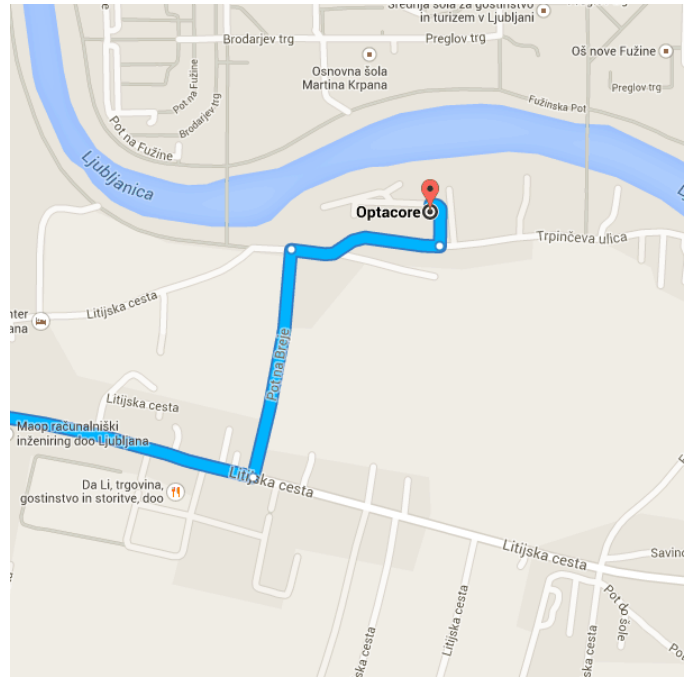

- ↑ 1. Head east on Trg Osvobodilne fronte toward Kolodvorska ulica

190 m
- ↑ 2. Continue onto Masarykova cesta

550 m
- ↘ 3. Turn right onto Njogoševa cesta

550 m
- ↑ 4. Continue onto Roška cesta

400 m
- ↙ 5. Turn left onto Poljanska cesta

1.0 km
- ↑ 6. Continue onto Litijska cesta

1.6 km

Follow Pot na Breje to Trpinčeva ulica

650 m / 2 min

- ↙ 7. Turn left onto Pot na Breje

350 m

- 8. Turn right onto Trpinčeva ulica 230 m

- 9. Turn left to stay on Trpinčeva ulica 73 m
 -  Restricted usage road
 -  Destination will be on the left

Optacore

Trpinčeva ulica 37A, 1000 Ljubljana, Slovenia

These directions are for planning purposes only. You may find that construction projects, traffic, weather, or other events may cause conditions to differ from the map results, and you should plan your route accordingly. You must obey all signs or notices regarding your route.

Map data ©2015 Google

Directions from Železniška postaja Ljubljana to Optacore

○ Železniška postaja Ljubljana
Ljubljana, Slovenia

Head south on Trg Osvobodilne fronte toward Masarykova cesta

21 m / 4 s

Take Poljanska cesta and Litijska cesta to Pot na Breje