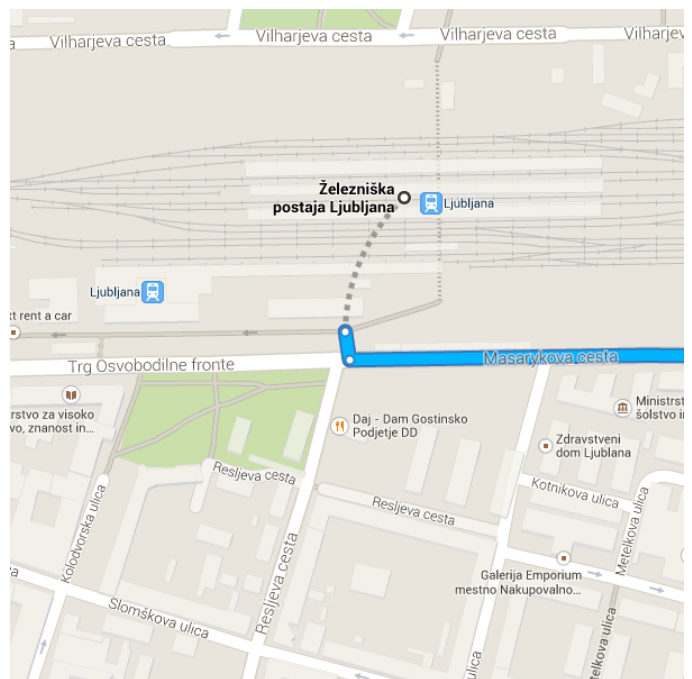

1.0 km
- ↑ 6. Continue onto Litijska cesta

1.6 km

Follow Pot na Breje to Trpinčeva ulica

650 m / 2 min

- ↙ 7. Turn left onto Pot na Breje

350 m

- 8. Turn right onto Trpinčeva ulica 230 m

- 9. Turn left to stay on Trpinčeva ulica 73 m
 -  Restricted usage road
 -  Destination will be on the left

Optacore

Trpinčeva ulica 37A, 1000 Ljubljana, Slovenia

These directions are for planning purposes only. You may find that construction projects, traffic, weather, or other events may cause conditions to differ from the map results, and you should plan your route accordingly. You must obey all signs or notices regarding your route.

Map data ©2015 Google

Directions from Železniška postaja Ljubljana to Optacore

○ Železniška postaja Ljubljana
Ljubljana, Slovenia

Head south on Trg Osvobodilne fronte toward Masarykova cesta

21 m / 4 s

Take Poljanska cesta and Litijska cesta to Pot na Breje

4.1 km / 7 min

2. Turn left onto Masarykova cesta

500 m

-
-
-
-
-
-

Follow Pot na Breje to Trpinčeva ulica

-
-
-
-
-
-

Optacore

Trpinčeva ulica 37A, 1000 Ljubljana, Slovenia