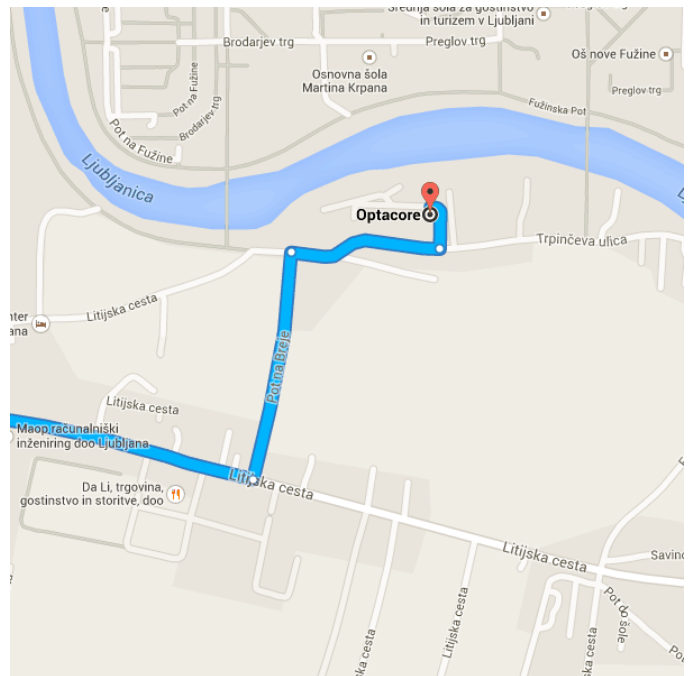

1.0 km
- ↑ 6. Continue onto Litijska cesta

1.6 km

Follow Pot na Breje to Trpinčeva ulica

650 m / 2 min

- ↙ 7. Turn left onto Pot na Breje

350 m

- 8. Turn right onto Trpinčeva ulica 230 m

- 9. Turn left to stay on Trpinčeva ulica 73 m
 -  Restricted usage road
 -  Destination will be on the left

Optacore

Trpinčeva ulica 37A, 1000 Ljubljana, Slovenia

These directions are for planning purposes only. You may find that construction projects, traffic, weather, or other events may cause conditions to differ from the map results, and you should plan your route accordingly. You must obey all signs or notices regarding your route.

Map data ©2015 Google

Directions from Železniška postaja Ljubljana to Optacore

○ Železniška postaja Ljubljana
Ljubljana, Slovenia

Head south on Trg Osvobodilne fronte toward Masarykova cesta

21 m / 4 s

Take Poljanska cesta and Litijska cesta to Pot na Breje

4.1 km / 7 min

2. Turn left onto Masarykova cesta

500 m

-
-
-
-
-
-

Follow Pot na Breje to Trpinčeva ulica

-
-
-
-
-
-

Optacore

Trpinčeva ulica 37A, 1000 Ljubljana, Slovenia