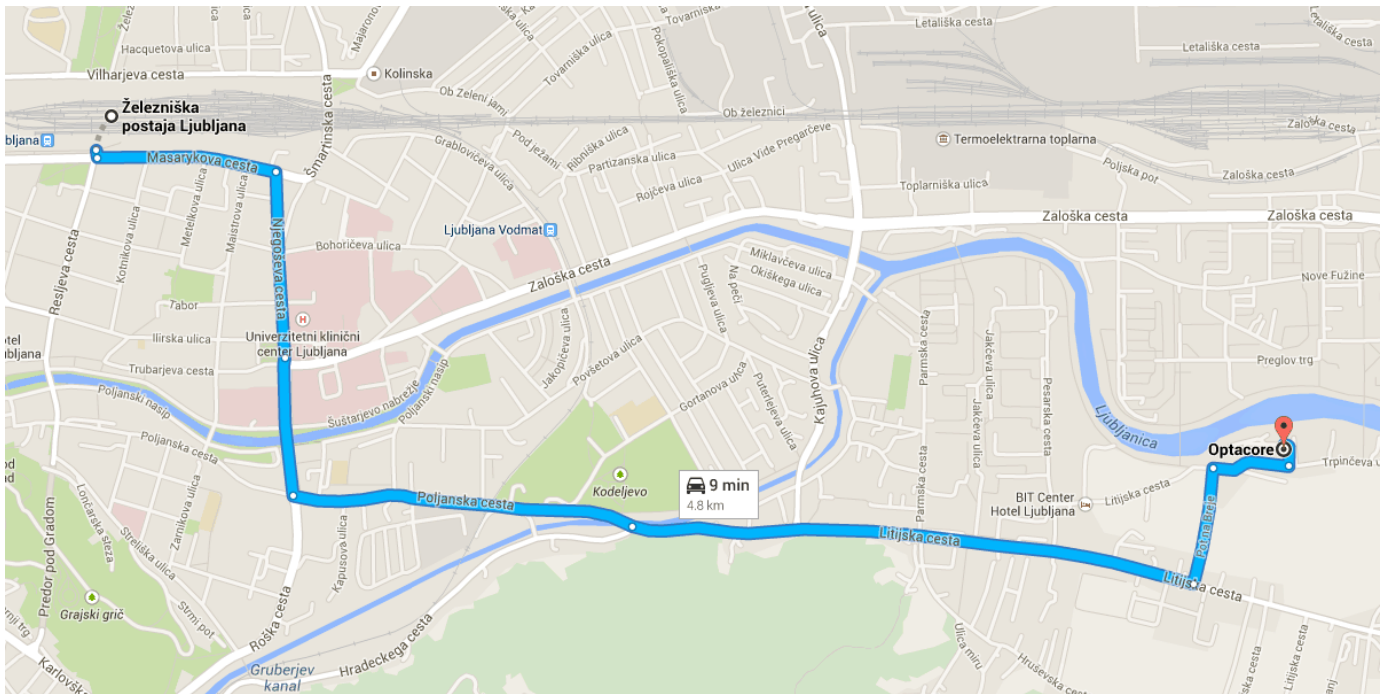

- ↑ 1. Head east on Trg Osvobodilne fronte toward Kolodvorska ulica

190 m
- ↑ 2. Continue onto Masarykova cesta

550 m
- ↘ 3. Turn right onto Njogoševa cesta

550 m
- ↑ 4. Continue onto Roška cesta

400 m
- ↙ 5. Turn left onto Poljanska cesta

1.0 km
- ↑ 6. Continue onto Litijska cesta

1.6 km

Follow Pot na Breje to Trpinčeva ulica

650 m / 2 min

- ↙ 7. Turn left onto Pot na Breje

350 m

- 8. Turn right onto Trpinčeva ulica 230 m

- 9. Turn left to stay on Trpinčeva ulica 73 m
 -  Restricted usage road
 -  Destination will be on the left

Optacore

Trpinčeva ulica 37A, 1000 Ljubljana, Slovenia

These directions are for planning purposes only. You may find that construction projects, traffic, weather, or other events may cause conditions to differ from the map results, and you should plan your route accordingly. You must obey all signs or notices regarding your route.

Map data ©2015 Google

Directions from Železniška postaja Ljubljana to Optacore

○ Železniška postaja Ljubljana
Ljubljana, Slovenia

Head south on Trg Osvobodilne fronte toward Masarykova cesta

21 m / 4 s

Take Poljanska cesta and Litijska cesta to Pot na Breje